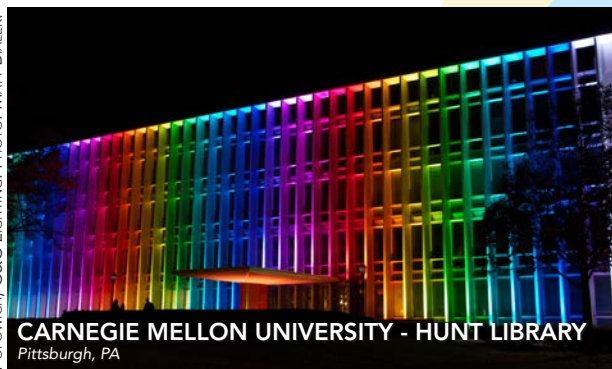

CARNEGIE MELLON UNIVERSITY - HUNT LIBRARY
Pittsburgh, PA